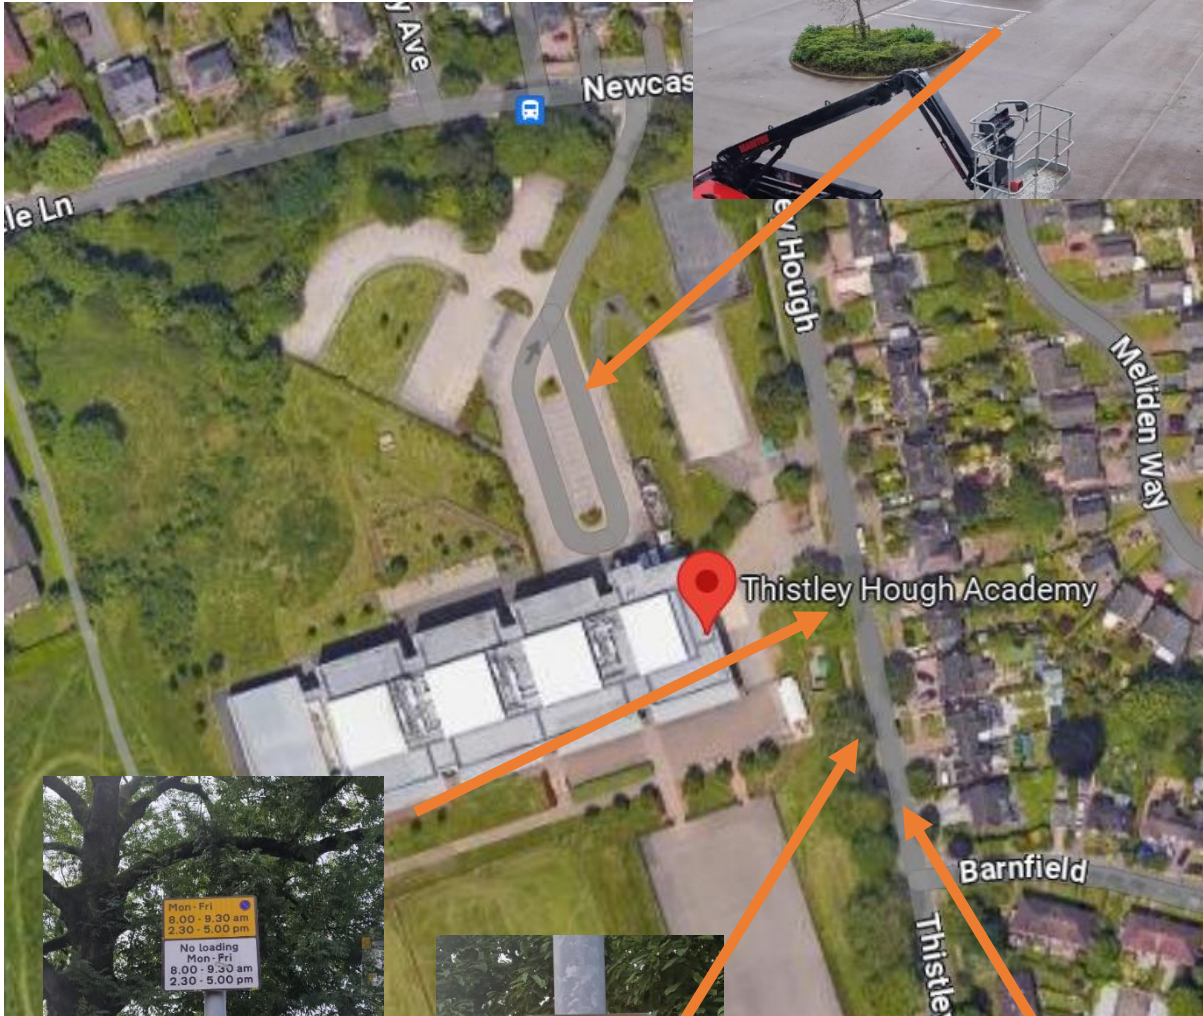

Ref: NKE/JWA NA-P 0923.01

20 September 2023

Dear Parents/Carers

Re: Road Safety on Thistley Hough

On numerous occasions we have written to parents/carers to implore them to use the lower car park and drop-off/pick up zone. There is ample space in this area in which students can be dropped off and safely picked up. I would urge you again to ensure that you use this facility if it is necessary to drop-off/collect your children in your vehicle. Thistley Hough is simply not large enough to cope with the volume of traffic and the number of parents/carers dropping off and collecting their children on this road. We remain deeply concerned of the serious health and safety risks posed by such large volumes of traffic. This risk can be dramatically reduced by parents/carers ensuring to use the lower car park and relevant zone.

However, on a daily basis, a regular number of parents/carers and taxi drivers, who transport students to and from the Academy, continue to illegally park and/or cause obstruction on Thistley Hough. As a result of our continued concerns for student safety, we will now be photographing all registration plates and taxi licence plates and forwarding them on to the relevant authorities in the hope that this leads to changes in behaviour, in order to positively impact on student safety.

For clarity and your convenience, please see attached an aerial view of the Academy which clearly highlights the drop off/pick up zone, along with the restricted areas and road signs on Thistley Hough.

Yours sincerely

Noel Kennedy
Principal

Aerial View of Thistley Hough Academy

Mon - Fri
8.00 - 9.30 am
2.30 - 5.00 pm

No loading
Mon - Fri
8.00 - 9.30 am
2.30 - 5.00 pm

No stopping
7 am - 6 pm
Mon - Fri

7